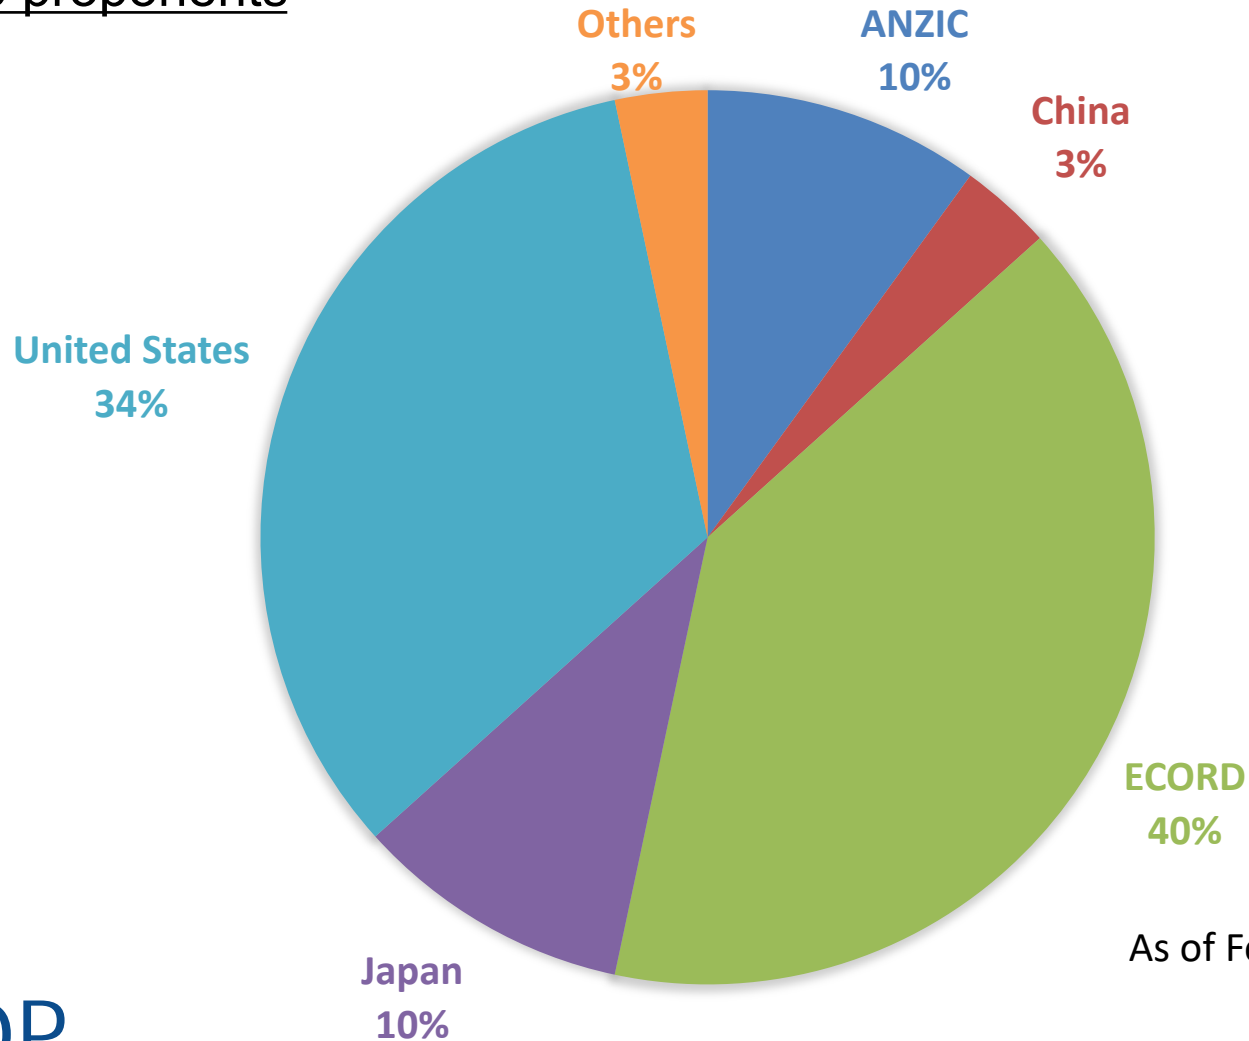

PI country distribution

3 Principal Lead

As of February 2, 2024

LEAP proponent distribution

30 unique proponents

As of February 2, 2024

How many LEAPs address each SO?

How many LEAPs address each FI?

**FLAGSHIP
INITIATIVES**

**Ground Truthing Future
Climate Change**

**Probing the
Deep Earth**

**Assessing Earthquake
and Tsunami Hazards**

**Diagnosing
Ocean Health**

**Exploring Life and
Its Origins**